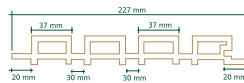

**GW5** Groove Wall Panel 5 အေူ  
 Size: 26x210x3000 mm. (အေူ 26x26)

GW5-01 Teak

GW5-02 Walnut

GW4-04 Alder

GW5-06 Foggy Gray

**GW4** Groove Wall Panel 4 အေူ  
 Size: 26x240x3000 mm. (အေူ 40x20)

GW4-01 Teak