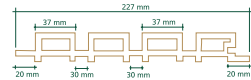

GW5 Groove Wall Panel 5 ลอ
Size: 26x210x3000 mm. (ลอ 26x26)

GW5-01 Teak

GW5-02 Walnut

GW4-04 Alder

GW5-06 Foggy Gray

GW4 Groove Wall Panel 4 ลอ
Size: 26x240x3000 mm. (ลอ 40x20)

GW4-01 Teak

GW4-02 Walnut