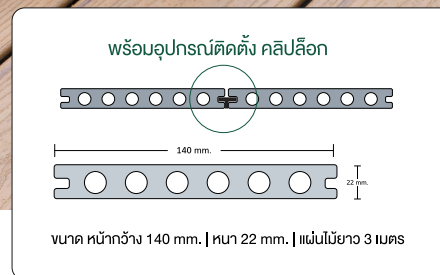

Decking

ไม้พื้นสังเคราะห์

“สำหรับงานตกแต่งภายนอกโดยเฉพาะ สวยงาม ทนแดด ทนฝน สีสันไม่ซีด”

Grace Series

สัมผัสแห่งความงามที่เรียบง่าย แต่เปี่ยมด้วยรายละเอียด

ลายไม้ธรรมชาติ พร้อมเคลือบผิว

หน้ากลวงกลม น้ำหนักเบากว่า
แต่แข็งแรง ทนทาน

พื้นไม้เทียม Grace Series ถูกออกแบบมาเพื่อเติมเต็มพื้นที่กลางแจ้ง ด้วยความอบอุ่นและความสบายตา ด้วยหน้าตัด กลวงกลม (Round Hollow Profile) ที่ช่วยลดน้ำหนักของแผ่นไม้ แต่ยังคงความแข็งแรง ทนแดด ทนฝน และไม่โก่งตัวง่าย ดีไซน์พื้นผิวมีความนุ่มนวล เรียบหรู ดูเป็นธรรมชาติ เหมาะกับทั้งบ้านพักอาศัย คาเฟ่ หรือรีสอร์ทที่ต้องการบรรยากาศสงบ เรียบง่ายแต่มีระดับ

คุณสมบัติเด่น

- โครงสร้าง กลวงกลม (Round Hollow) แข็งแรงแต่น้ำหนักเบา
- ทนแดด ทนฝน ไม่บิดงอ
- พื้นผิวเรียบหรู ให้สัมผัสเหมือนไม้ธรรมชาติ
- ติดตั้งง่าย เหมาะกับงานภายนอกทุกประเภท
- ดีไซน์เรียบสวย เข้ากับทุกสไตล์สถาปัตยกรรม

มีทั้งหมด 8 สี