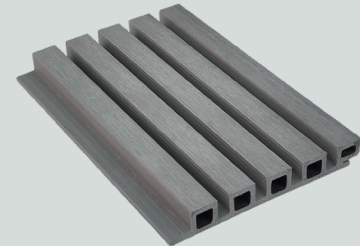

GW5 Groove Wall Panel 5 ลอ
Size: 26x210x3000 mm. (ลอ 26x26)

GW5-01 Teak

GW5-02 Walnut

GW4-04 Alder

GW5-06 Foggy Gray

GW4 Groove Wall Panel 4 ลอ
Size: 26x240x3000 mm. (ลอ 40x20)

GW4-01 Teak

GW4-02 Walnut