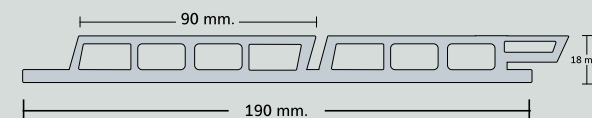

GW5 Groove Wall Panel 5 ลอ
Size: 26x210x3000 mm. (ลอ 26x26)

GW5-01 Teak

GW5-02 Walnut

GW4-04 Alder

GW5-06 Foggy Gray

GW4 Groove Wall Panel 4 ลอ
Size: 26x240x3000 mm. (ลอ 40x20)

GW4-01 Teak

GW4-02 Walnut